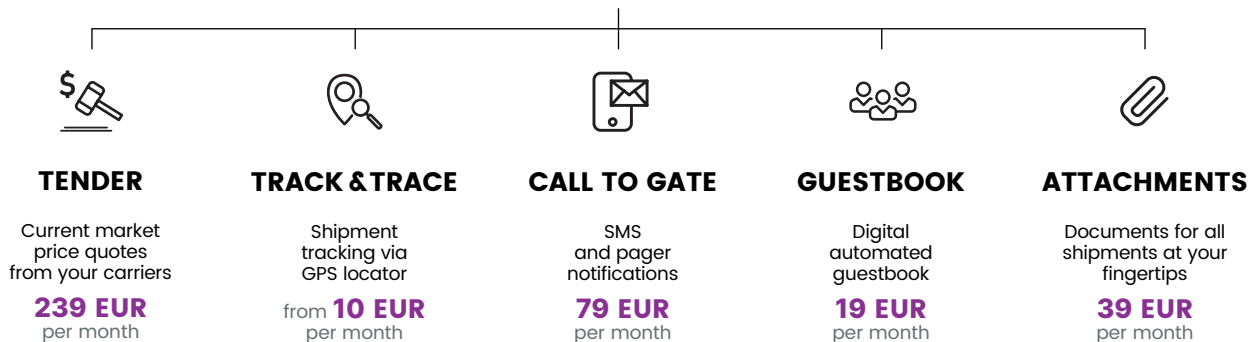

Price list of **add-ons** and **extension modules** 2023

BACK OFFICE