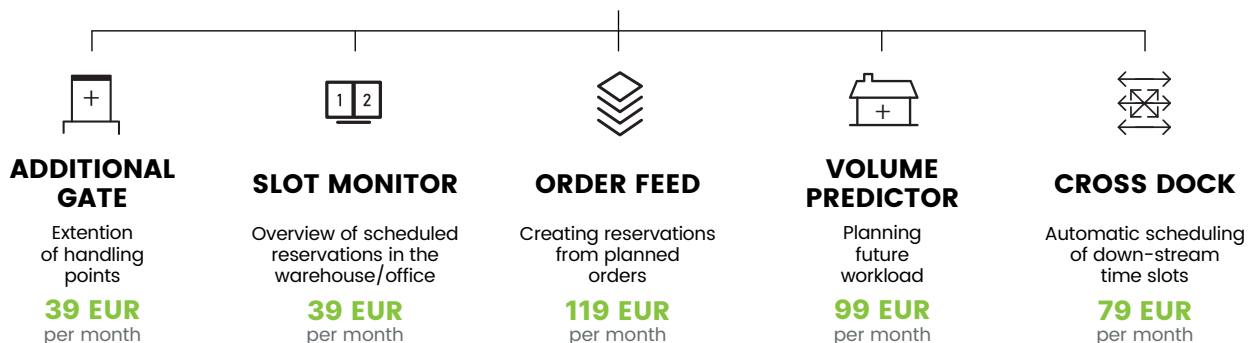

Time Slot Control License

	Start	Standard	Enterprise	Custom
Gates	2	4	8	as required
Users	30	unlimited	unlimited	unlimited
Reports	✓	✓	✓	✓
Data export	✓	✓	✓	✓
Slot Monitor			✓	✓
Attachments		✓	✓	✓
Drivers/plates list	✓	✓	✓	✓
Important documents	✓	✓	✓	✓
Important alerts	✓	✓	✓	✓
API connectivity	✓	✓	✓	✓
Power BI connectivity	✓	✓	✓	✓
	239 EUR per month	439 EUR per month	599 EUR per month	per agreement

Price list of **add-ons** and **extension modules** 2023

BACK OFFICE

WAREHOUSE

OUTDOOR

LOTRACO s.r.o.

Prokopa Holého 701/18, 40502 Děčín, Czech Republic

+420 602 337 424 / jan.pavlik@timeslotcontrol.com / www.timeslotcontrol.com